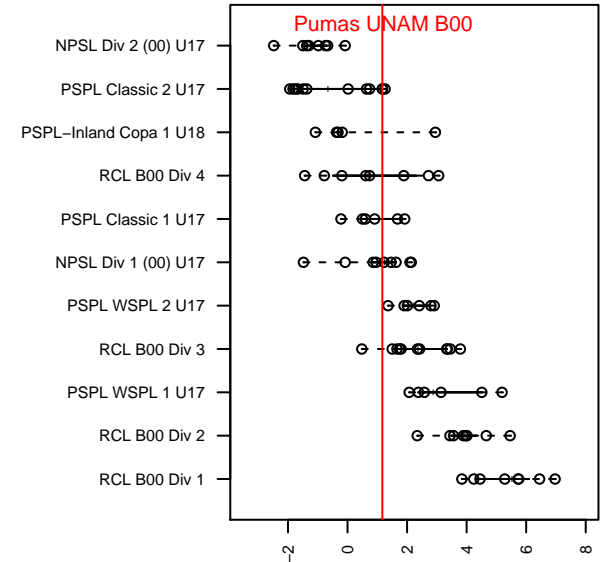

Pumas UNAM B00

Pumas UNAM
 Seattle, WA
 B00 total strength=1407
 attack=11.62 defense=5.8
 fall league = PSPL Classic 2 U17
 notes= Winlock 2016

alt names used:
 Pumas B00 Winlock
 Pumas UNAM 00 Winlock
 Pumas Unam Winlock BU17

Venues played:
 2016 Sounders FC Cup BU17
 2016 Labor Day Cup BU17 Silver
 2016 PSPL Classic 2 U17

**attack and defense variance (black dot)
relative to other teams
and top 10 in region**

**attack and defense rating
relative to others at age
and all opponents in last 13 months**